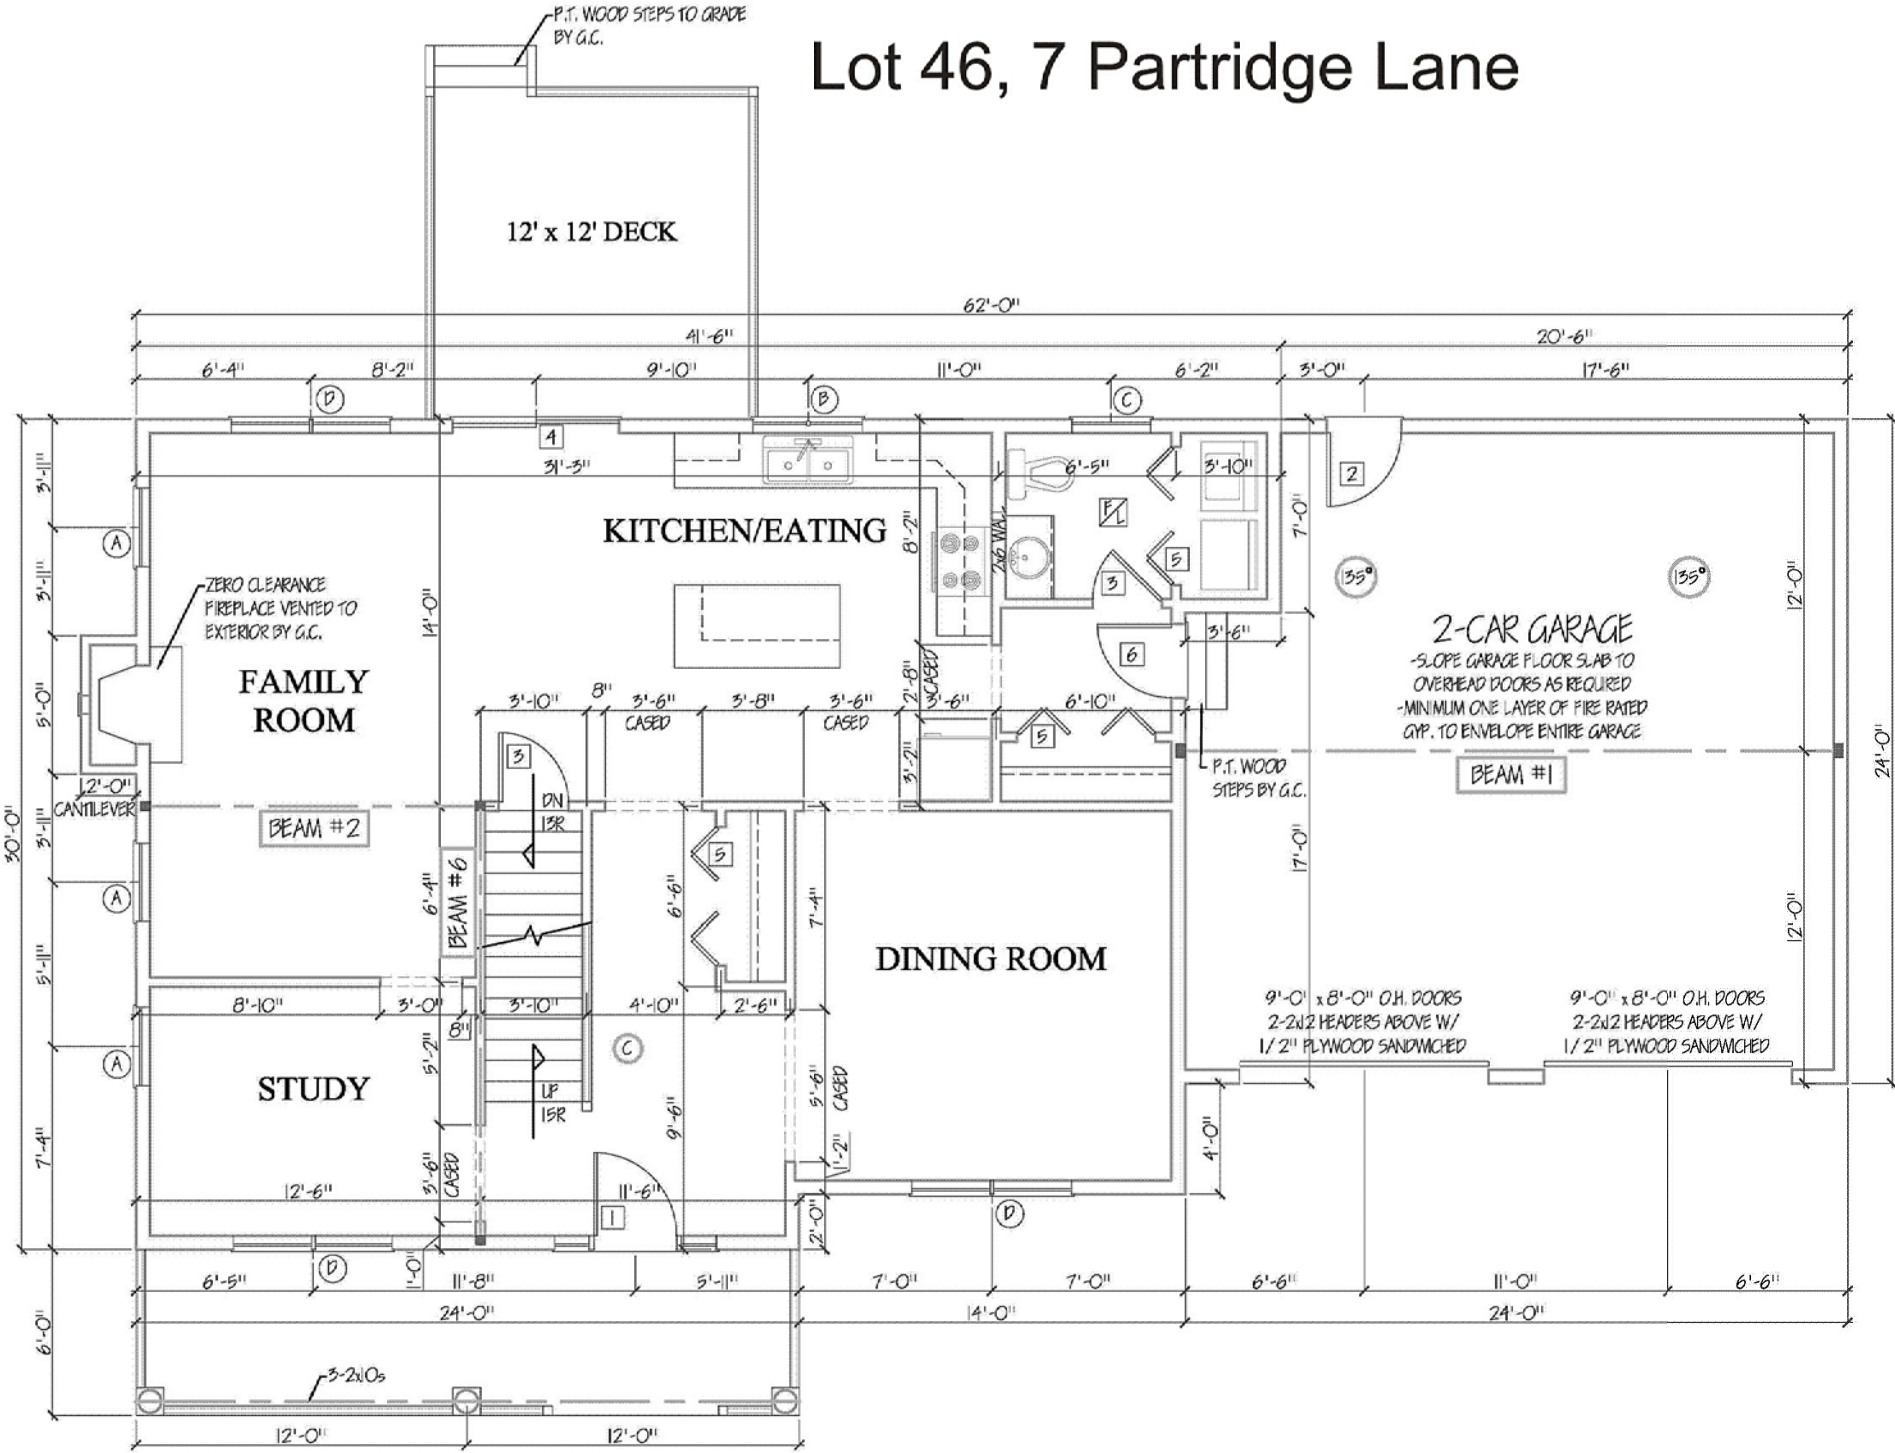

# Lot 46, 7 Partridge Lane

**FIRST FLOOR PLAN**  
1137 Sq.Ft.