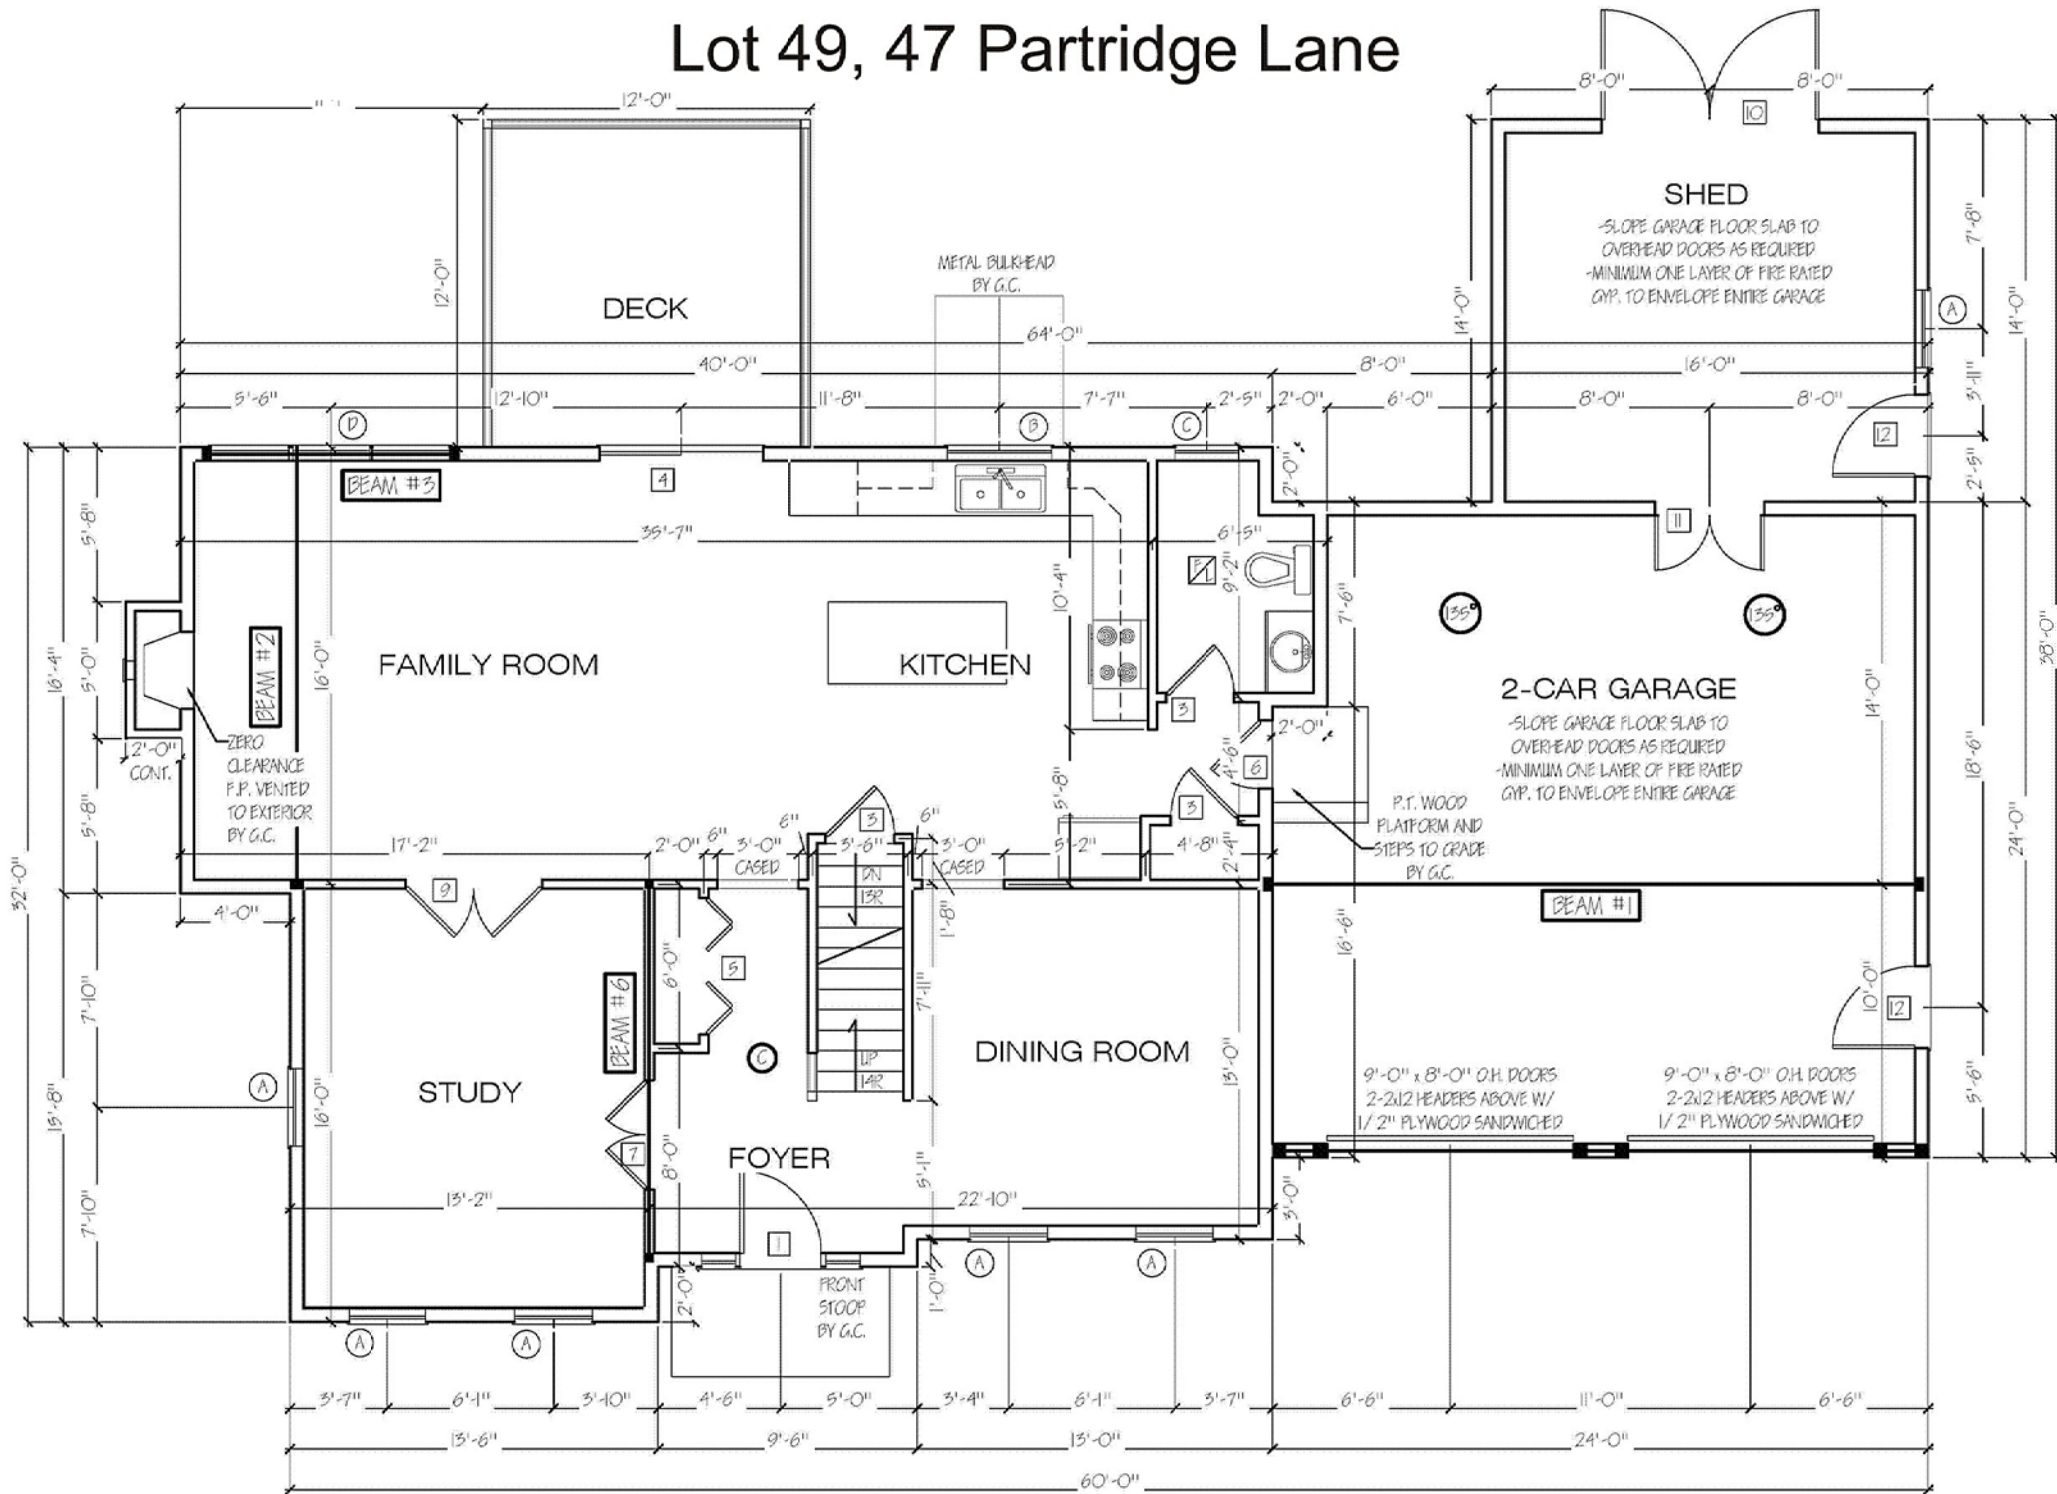

Lot 49, 47 Partridge Lane

FIRST FLOOR PLAN
1174 SF