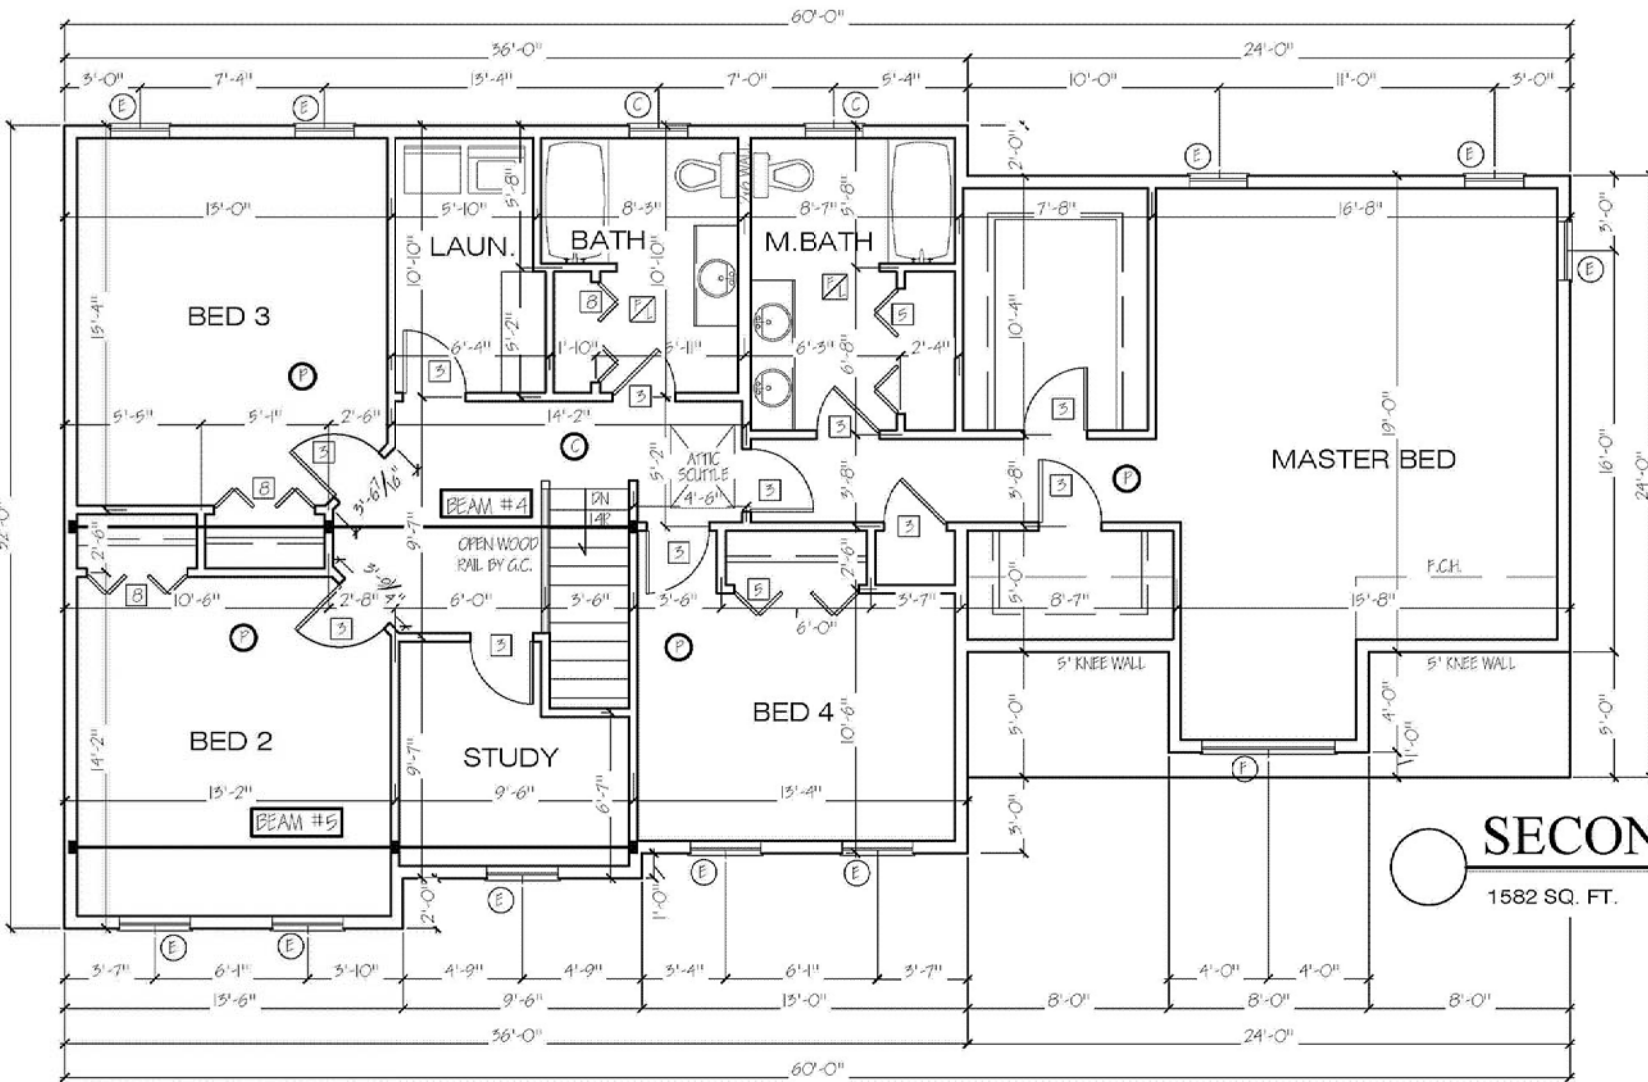

Lot 49, 47 Partridge Lane

SECOND FLOOR PLAN
1582 SQ. FT.