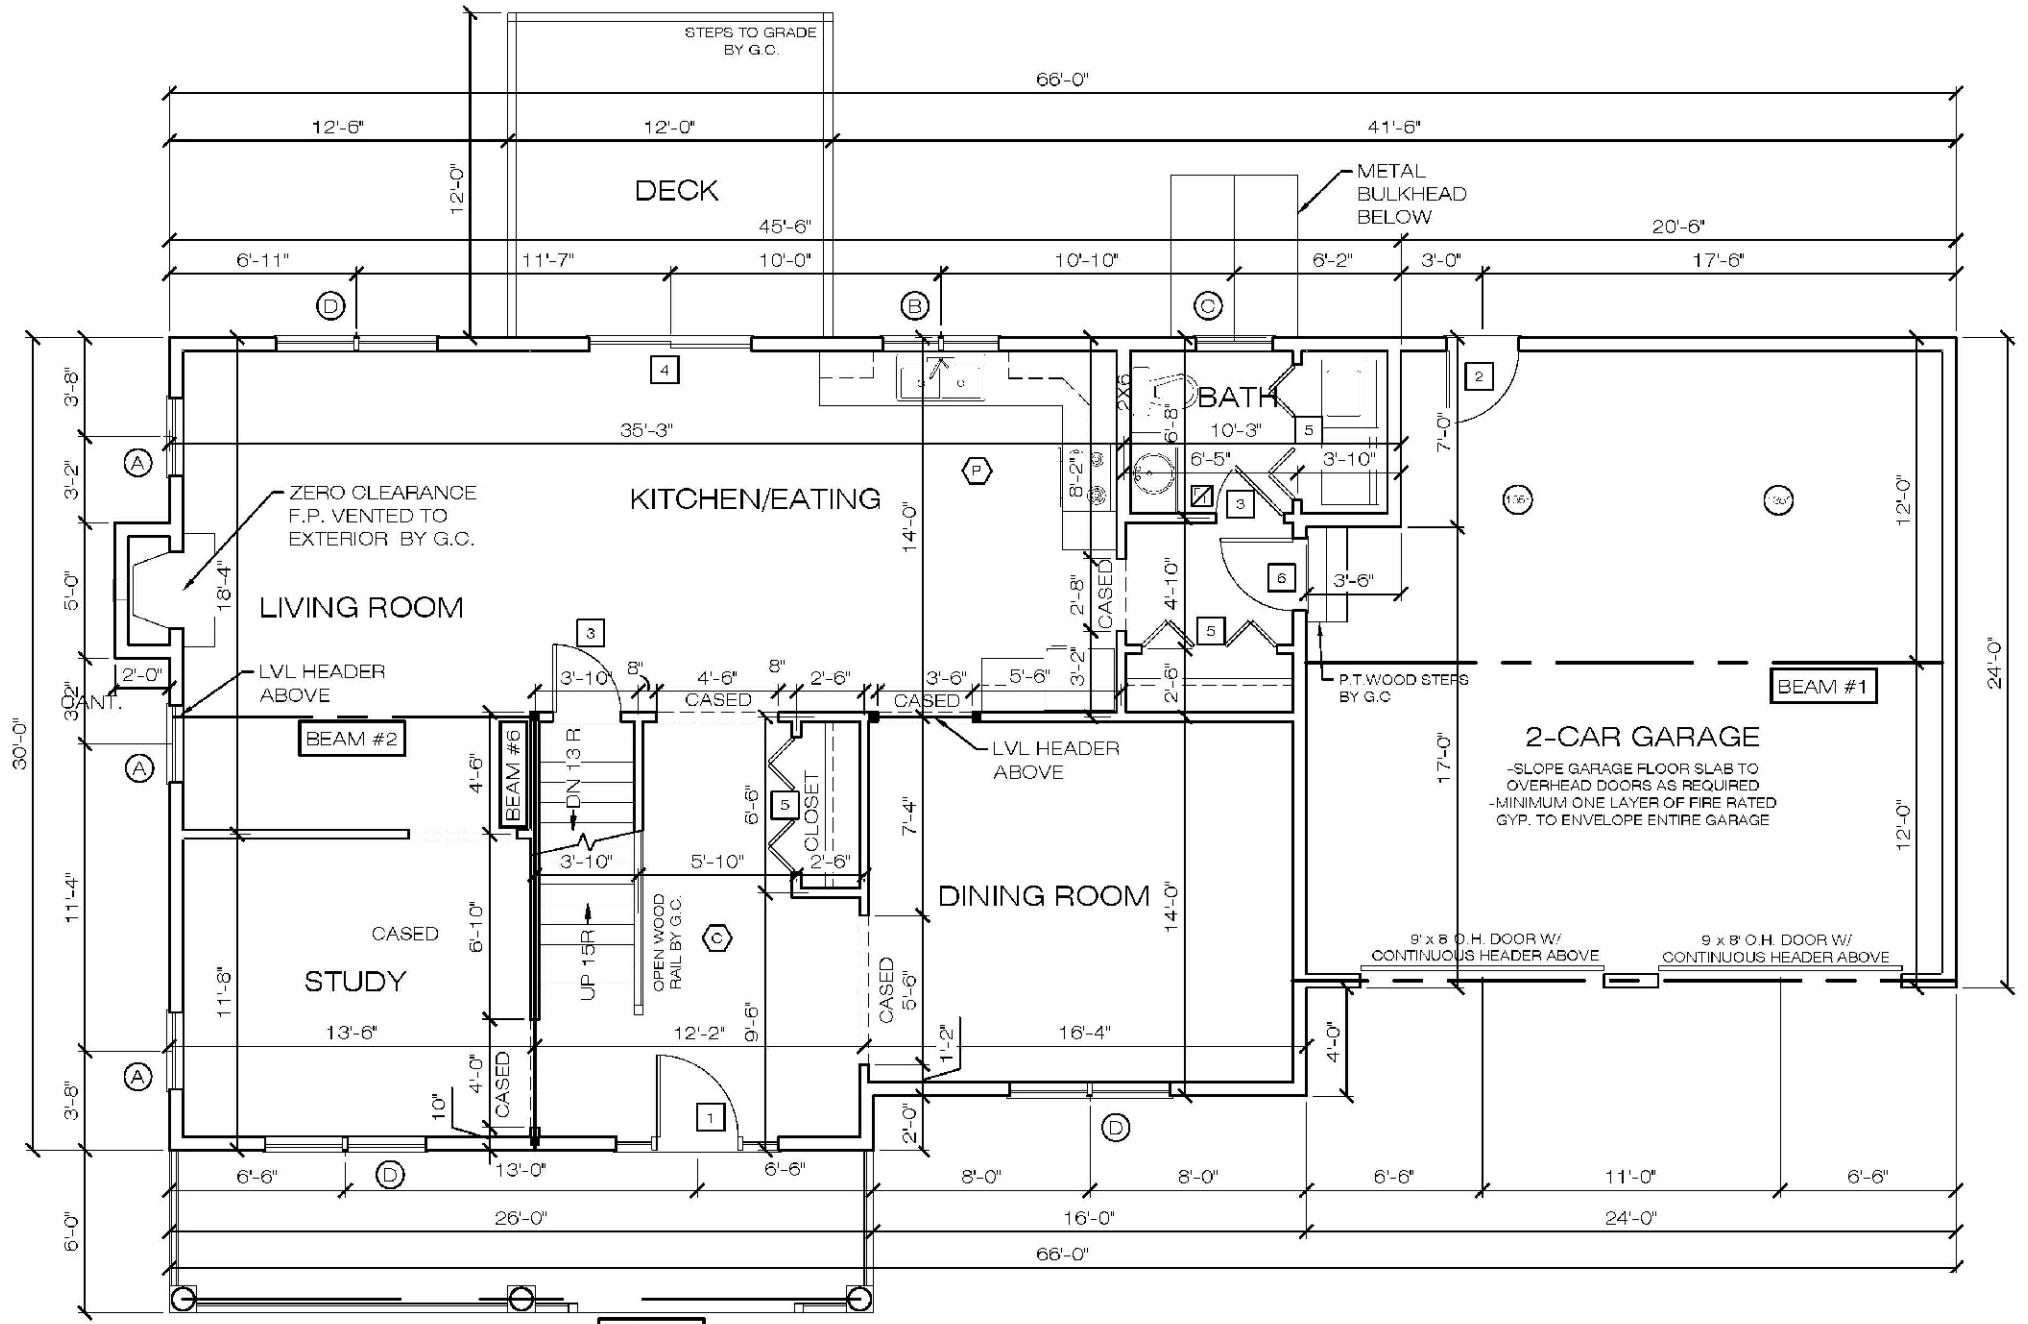

Lot 59 First Floor Plan

FIRST FLOOR PLAN BEAM #7

1178 SQ. FT.