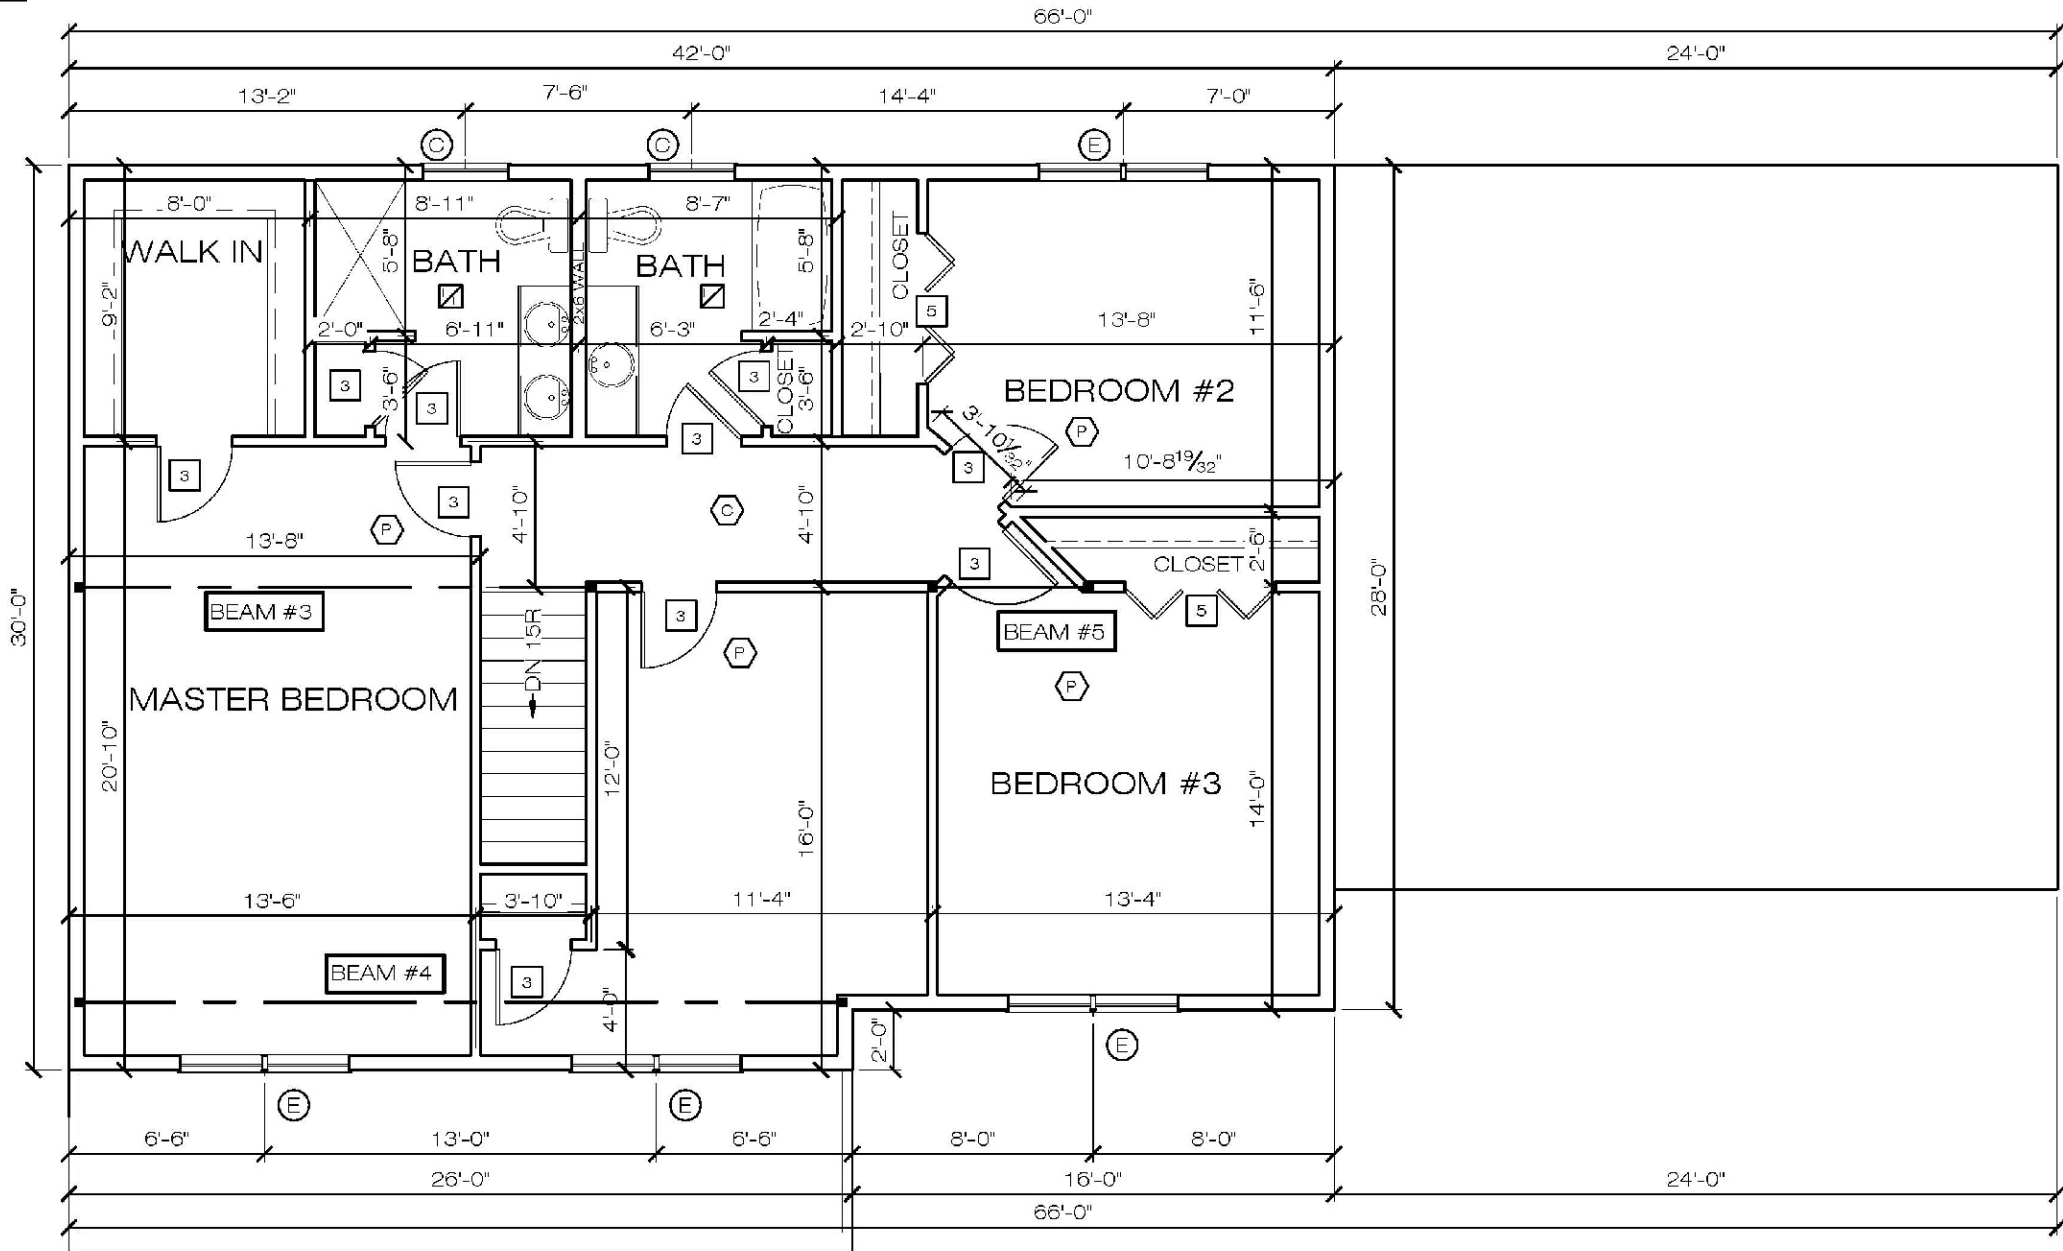

Lot 59 Second Floor Plan

SECOND FLOOR PLAN
1228 SQ. FT.